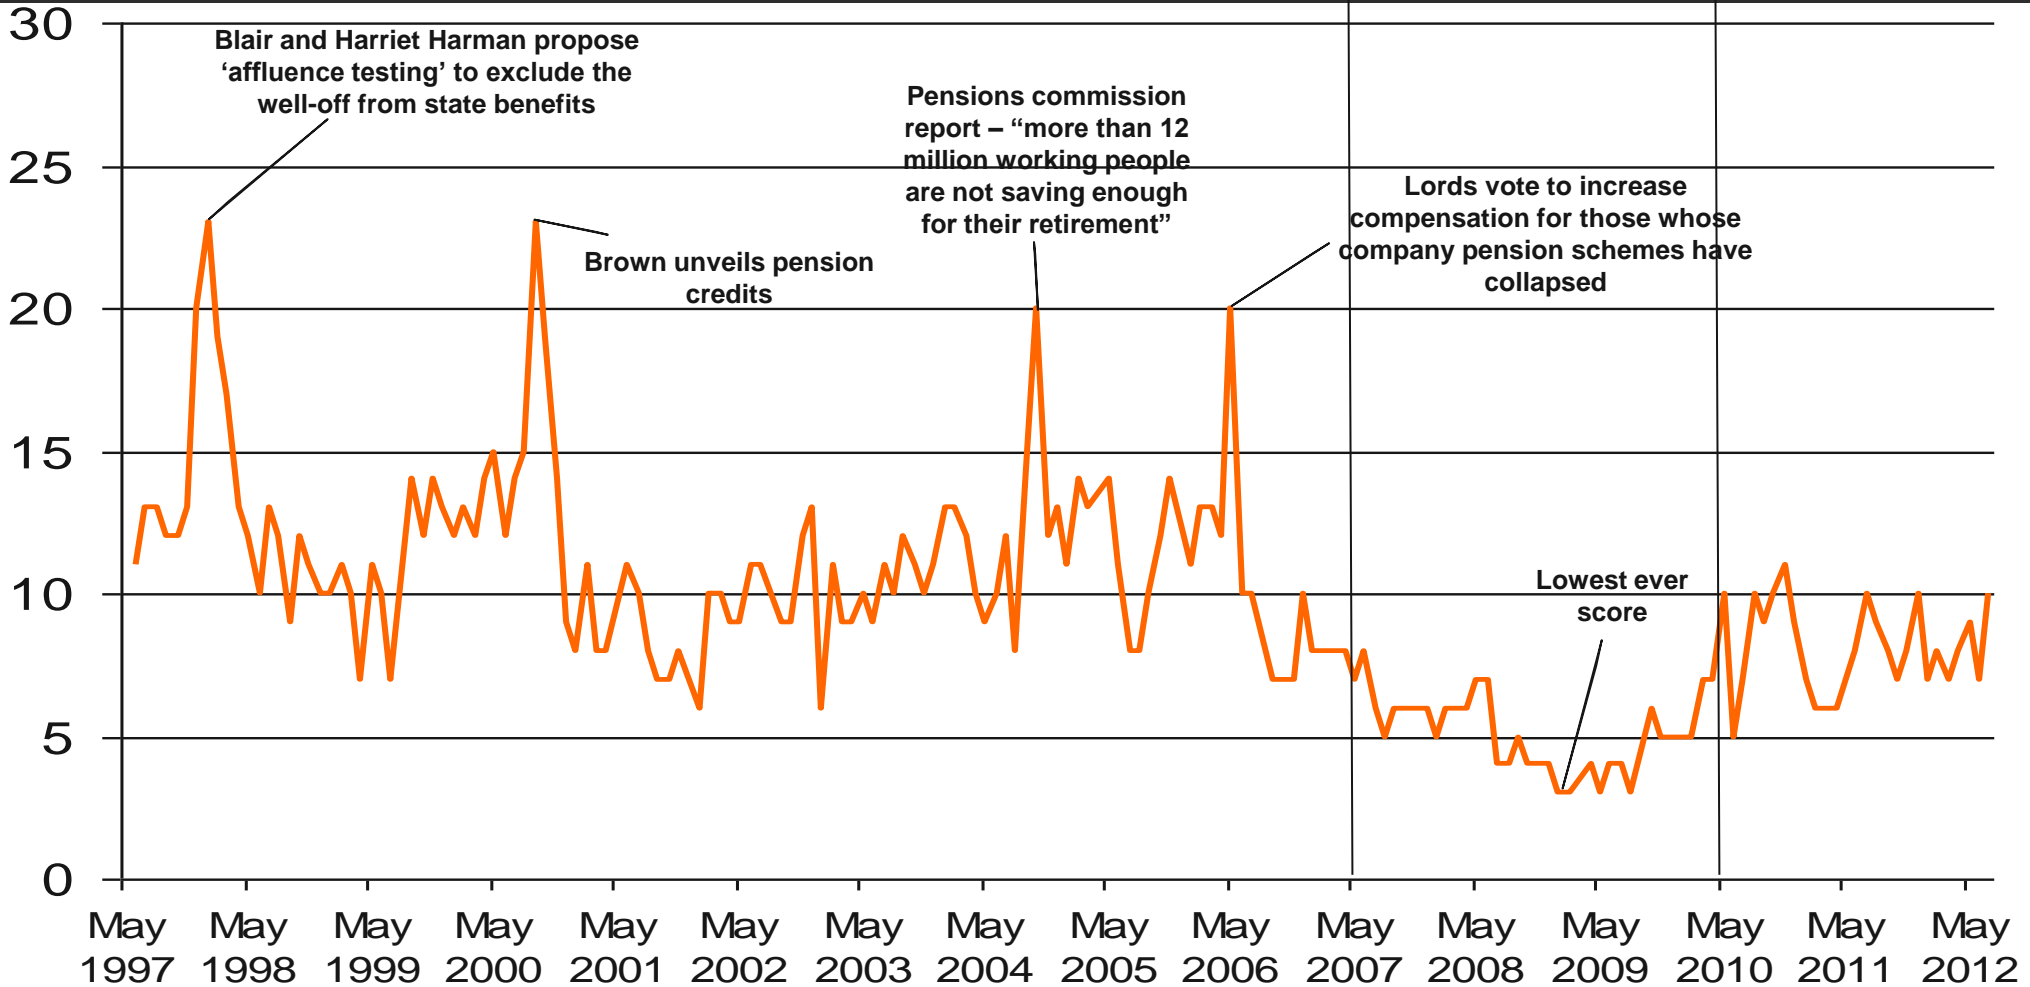

Issues Facing Britain: Pensions/Benefits/Social security

What do you see as the most/other important issues facing Britain today?

Brown becomes PM

Cameron becomes PM

Base: representative sample of c.1,000 British adults age 18+ each month, interviewed face-to-face in home

Source: Ipsos MORI Issues Index