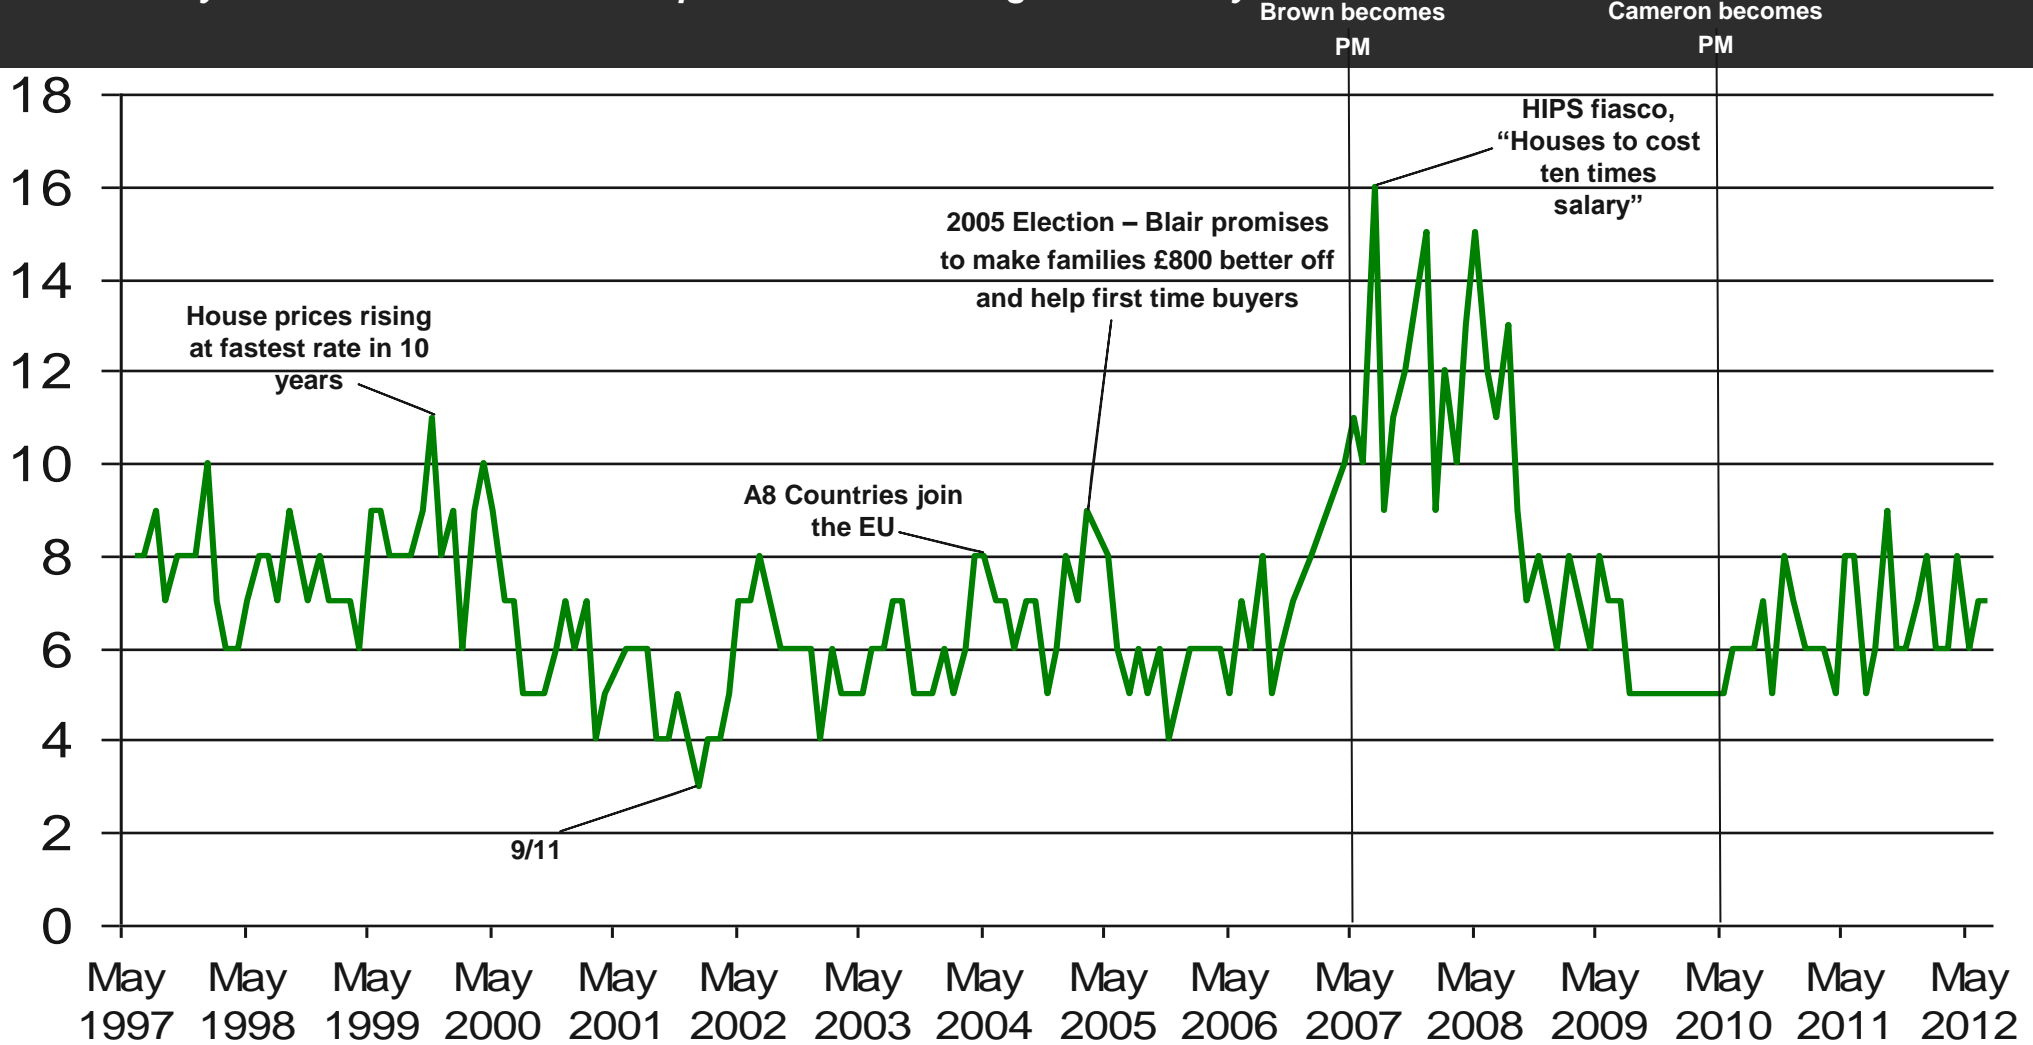

Base: representative sample of c.1,000 British adults age 18+ each month, interviewed face-to-face in home

Source: Ipsos MORI Issues Index

Issues Facing Britain: Inflation/Prices

What do you see as the most/other important issues facing Britain today?

Brown becomes
PM

Cameron becomes
PM

Base: representative sample of c.1,000 British adults age 18+ each month, interviewed face-to-face in home

Source: Ipsos MORI Issues Index

Issues Facing Britain: Housing

What do you see as the most/other important issues facing Britain today?

Base: representative sample of c.1,000 British adults age 18+ each month, interviewed face-to-face in home

Source: Ipsos MORI Issues Index