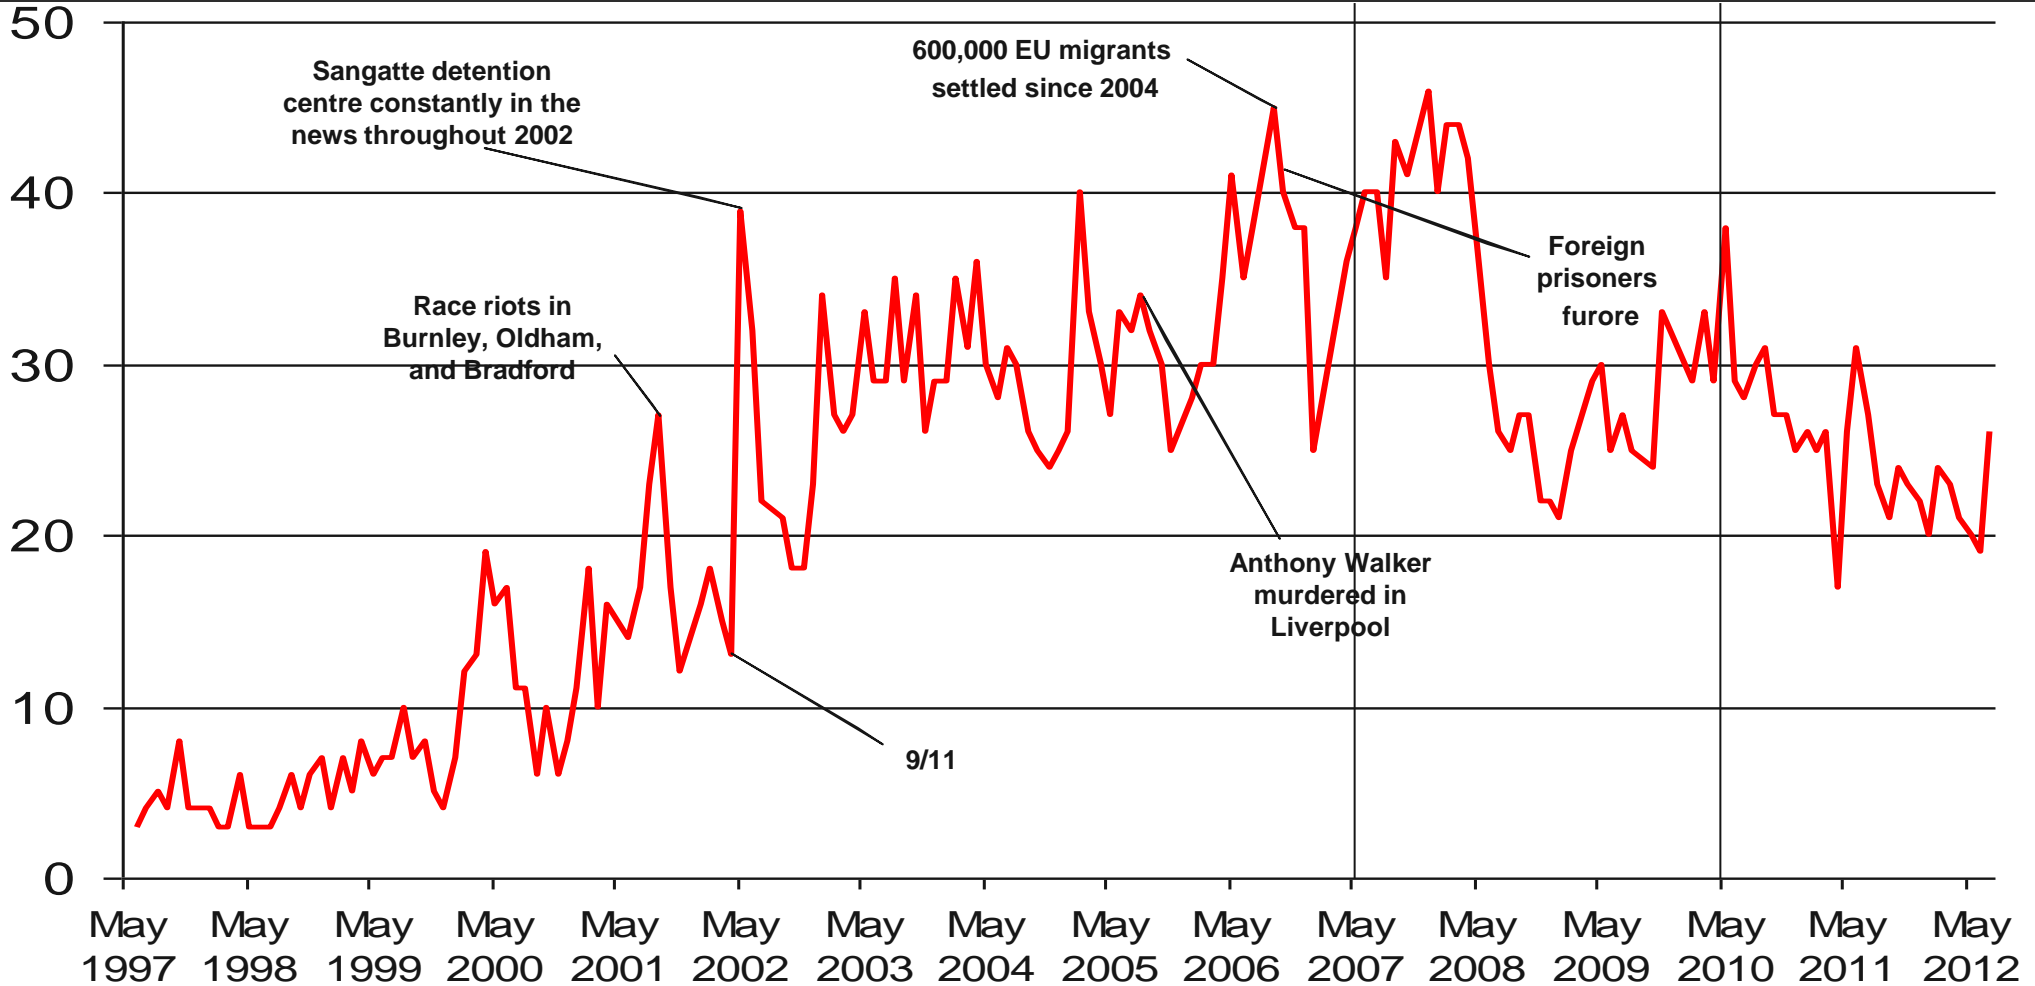

Base: 957 British adults 18+, 6th -12th July 2012

Source: Ipsos MORI Issues Index

Issues Facing Britain: Long Term Trends

What do you see as the most/other important issues facing Britain today?

Base: representative sample of c.1,000 British adults age 18+ each month, interviewed face-to-face in home

Source: Ipsos MORI Issues Index

Issues Facing Britain: Economy / Economic situation

What do you see as the most/other important issues facing Britain today?

Base: representative sample of c.1,000 British adults age 18+ each month, interviewed face-to-face in home

Base: representative sample of c.1,000 British adults age 18+ each month, interviewed face-to-face in home

Source: Ipsos MORI Issues Index

Issues Facing Britain: Crime / Law & Order / Violence / Vandalism / ASB