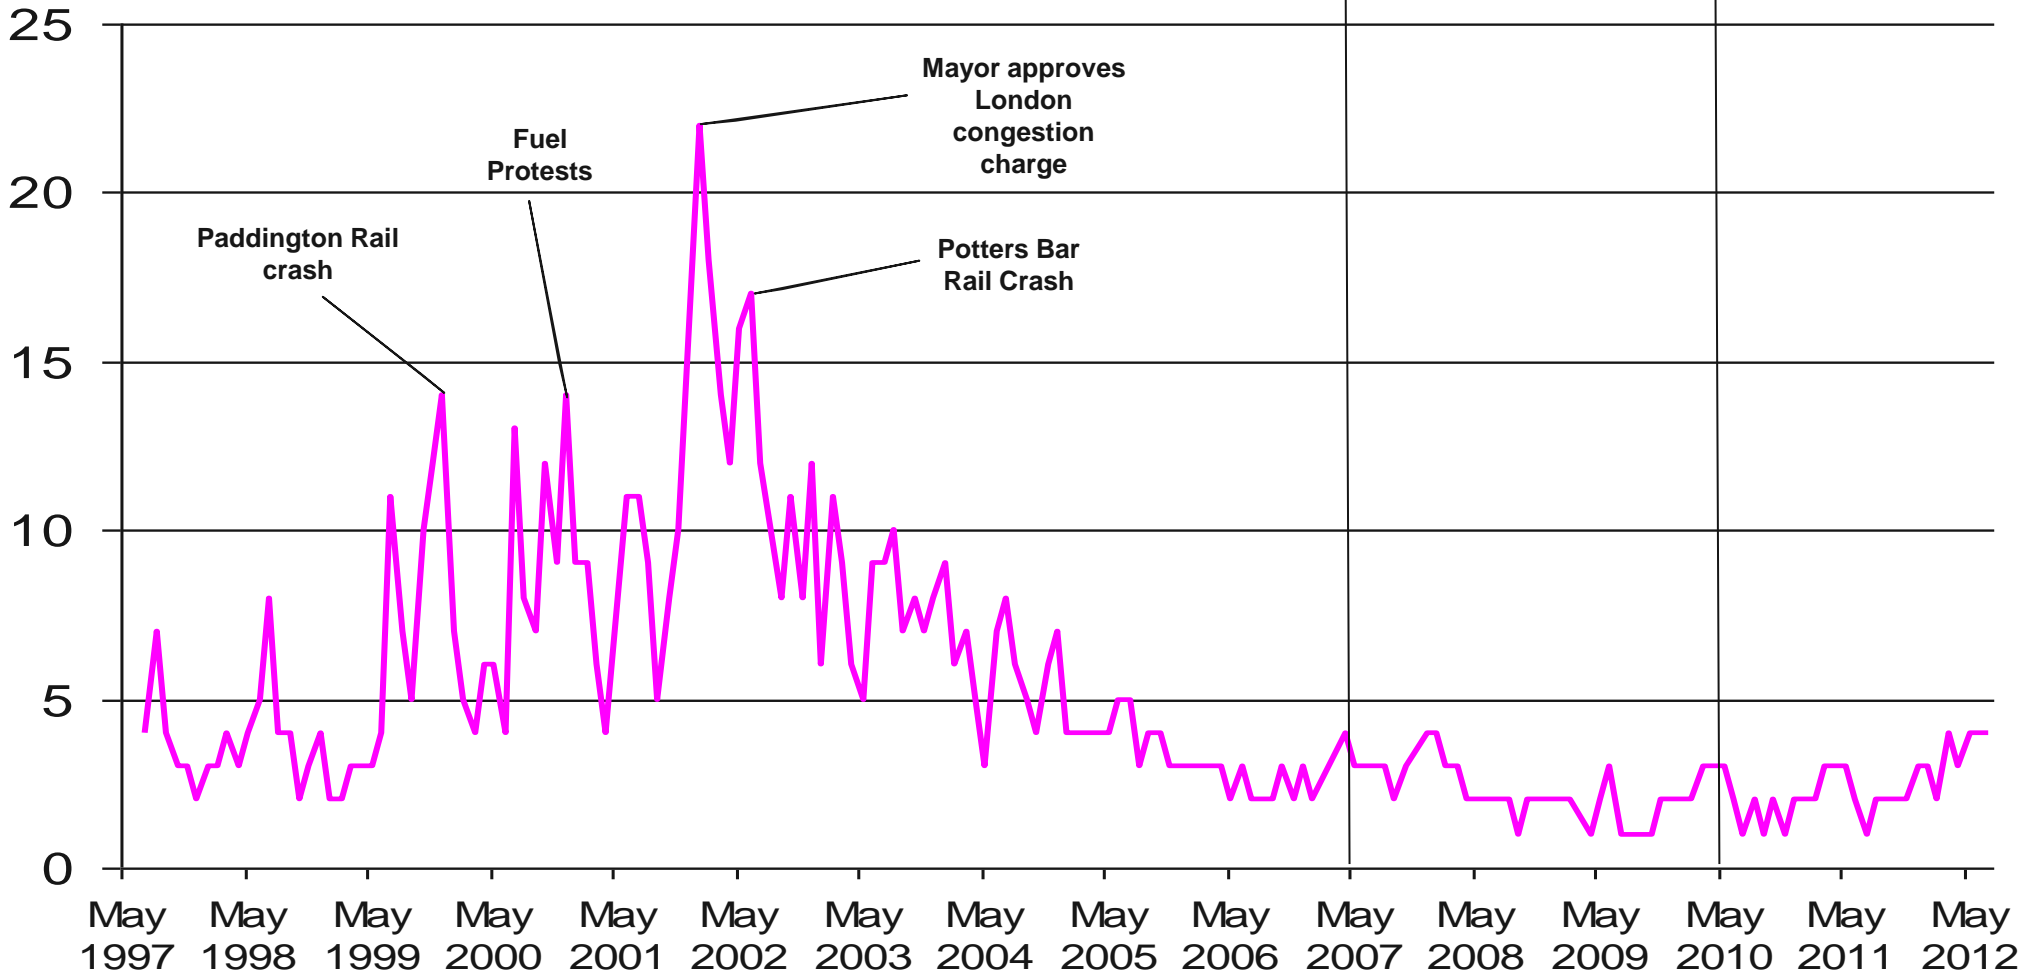

Issues Facing Britain: Transport

What do you see as the most/other important issues facing Britain today?

Brown becomes PM

Cameron becomes PM

Base: representative sample of c.1,000 British adults age 18+ each month, interviewed face-to-face in home

Source: Ipsos MORI Issues Index