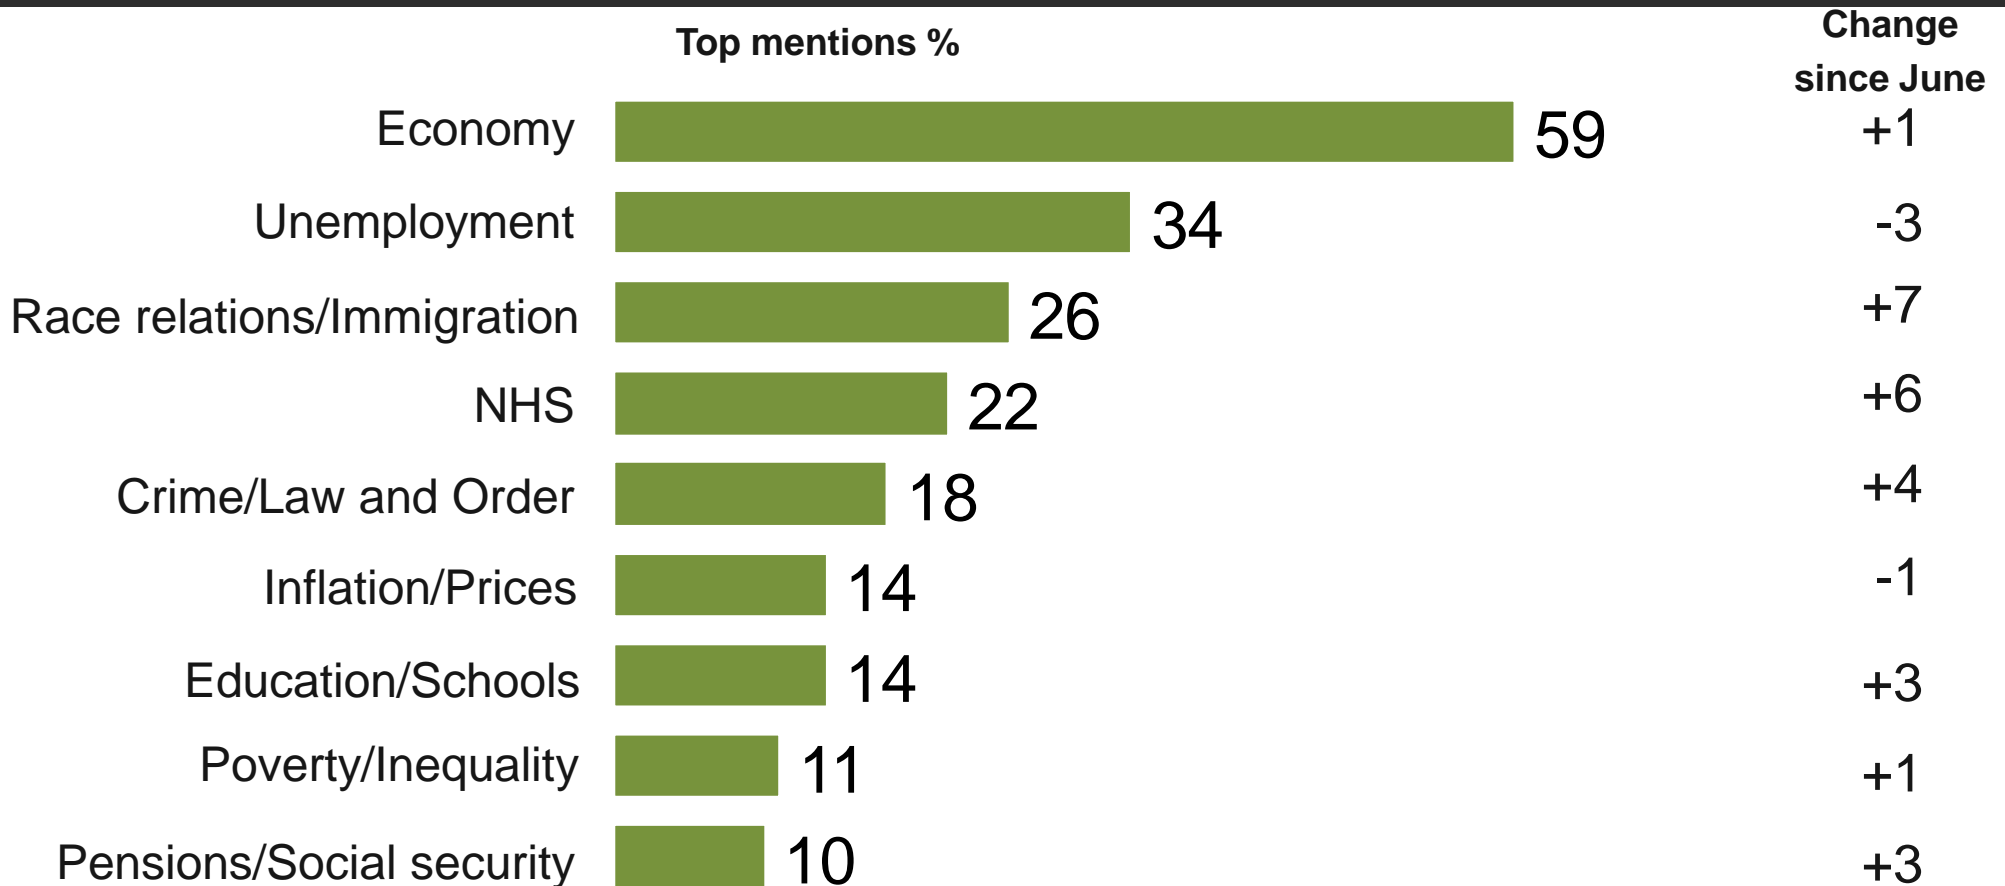

Economist / Ipsos MORI Issues Index

July 2012

Ipsos MORI

Contacts: Gideon.Skinner@ipsos.com
Jerry.Latter@ipsos.com
020 7347 3000

Issues Facing Britain: July

What do you see as the most/other important issues facing Britain today?

Base: 957 British adults 18+, 6th -12th July 2012

Source: Ipsos MORI Issues Index

Issues Facing Britain: Long Term Trends

What do you see as the most/other important issues facing Britain today?

Base: representative sample of c.1,000 British adults age 18+ each month, interviewed face-to-face in home

Source: Ipsos MORI Issues Index

Issues Facing Britain: Economy / Economic situation

What do you see as the most/other important issues facing Britain today?

Base: representative sample of c.1,000 British adults age 18+ each month, interviewed face-to-face in home