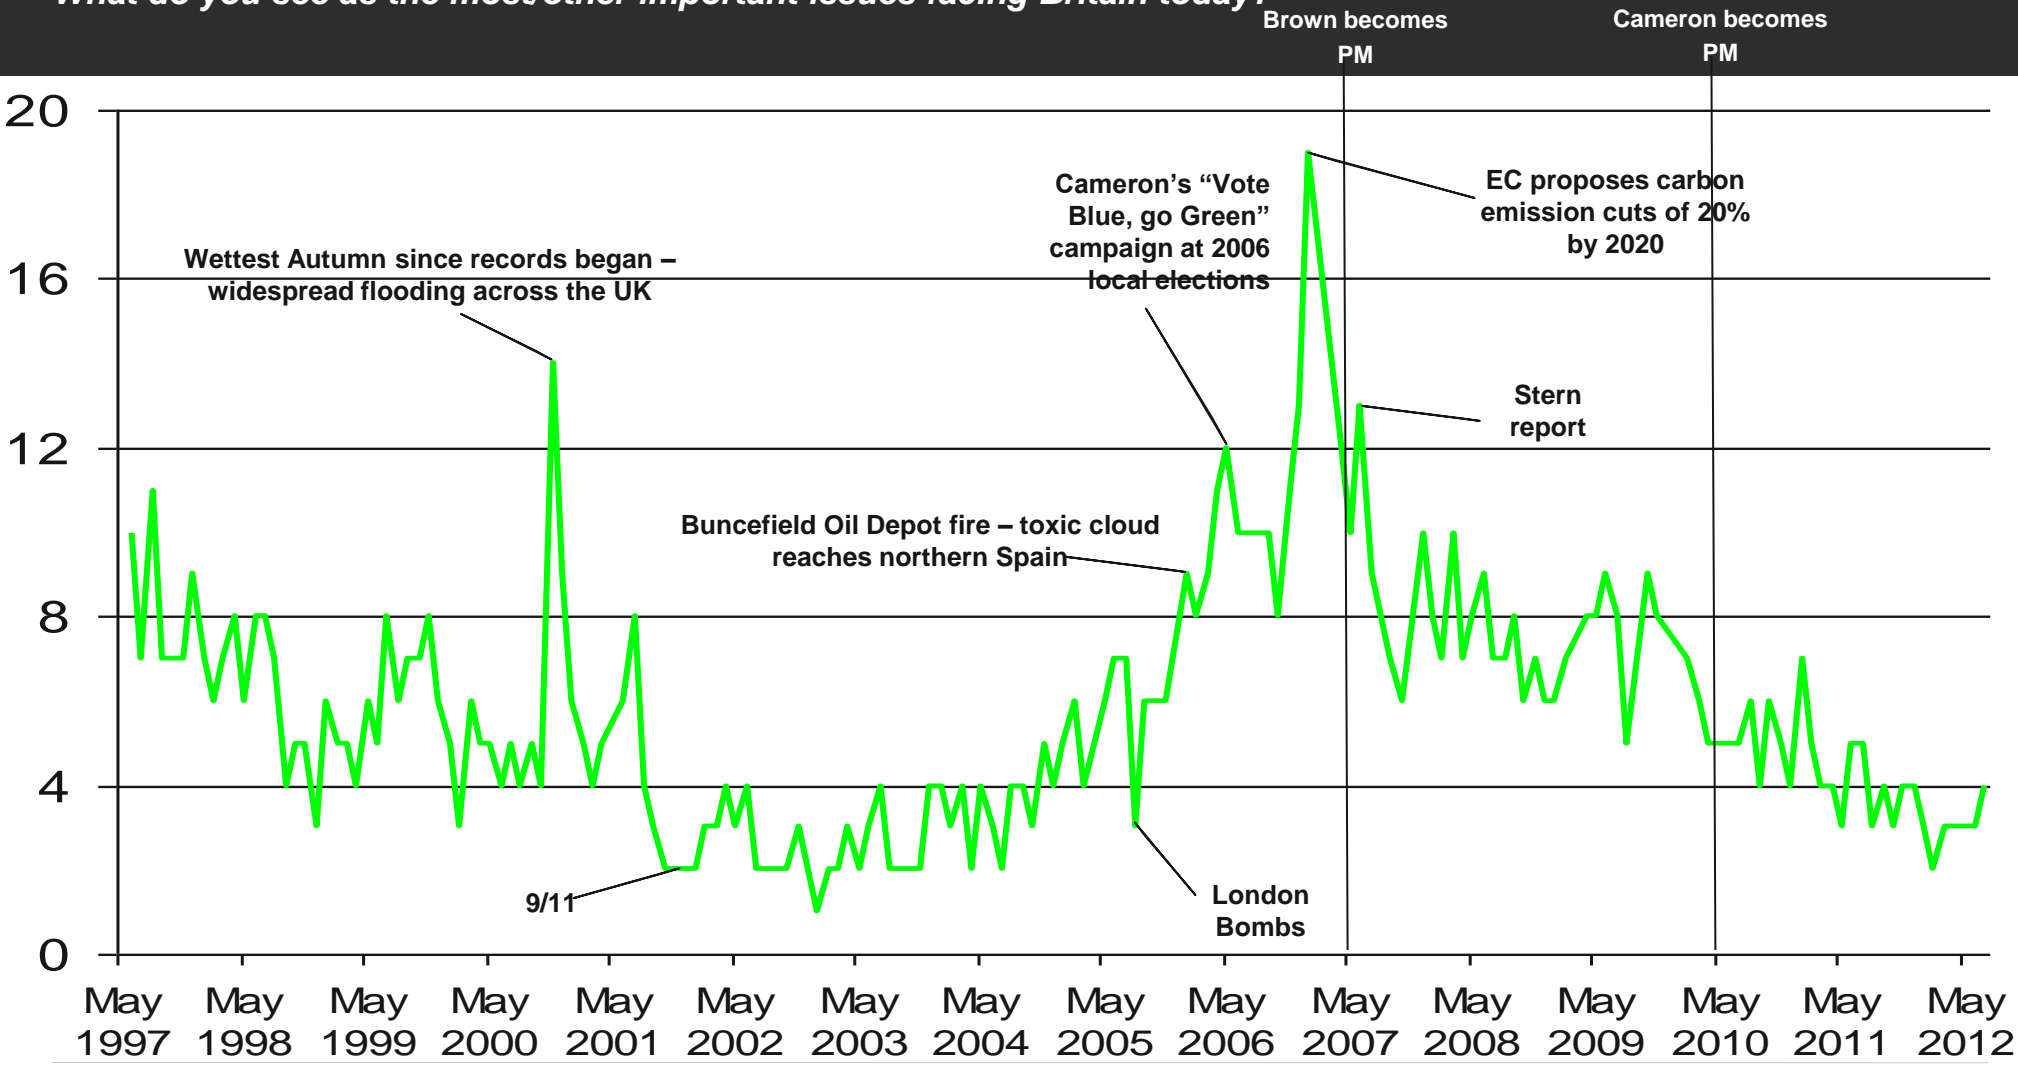

Issues Facing Britain: Pollution / Environment

What do you see as the most/other important issues facing Britain today?

Base: representative sample of c.1,000 British adults age 18+ each month, interviewed face-to-face in home

Source: Ipsos MORI Issues Index