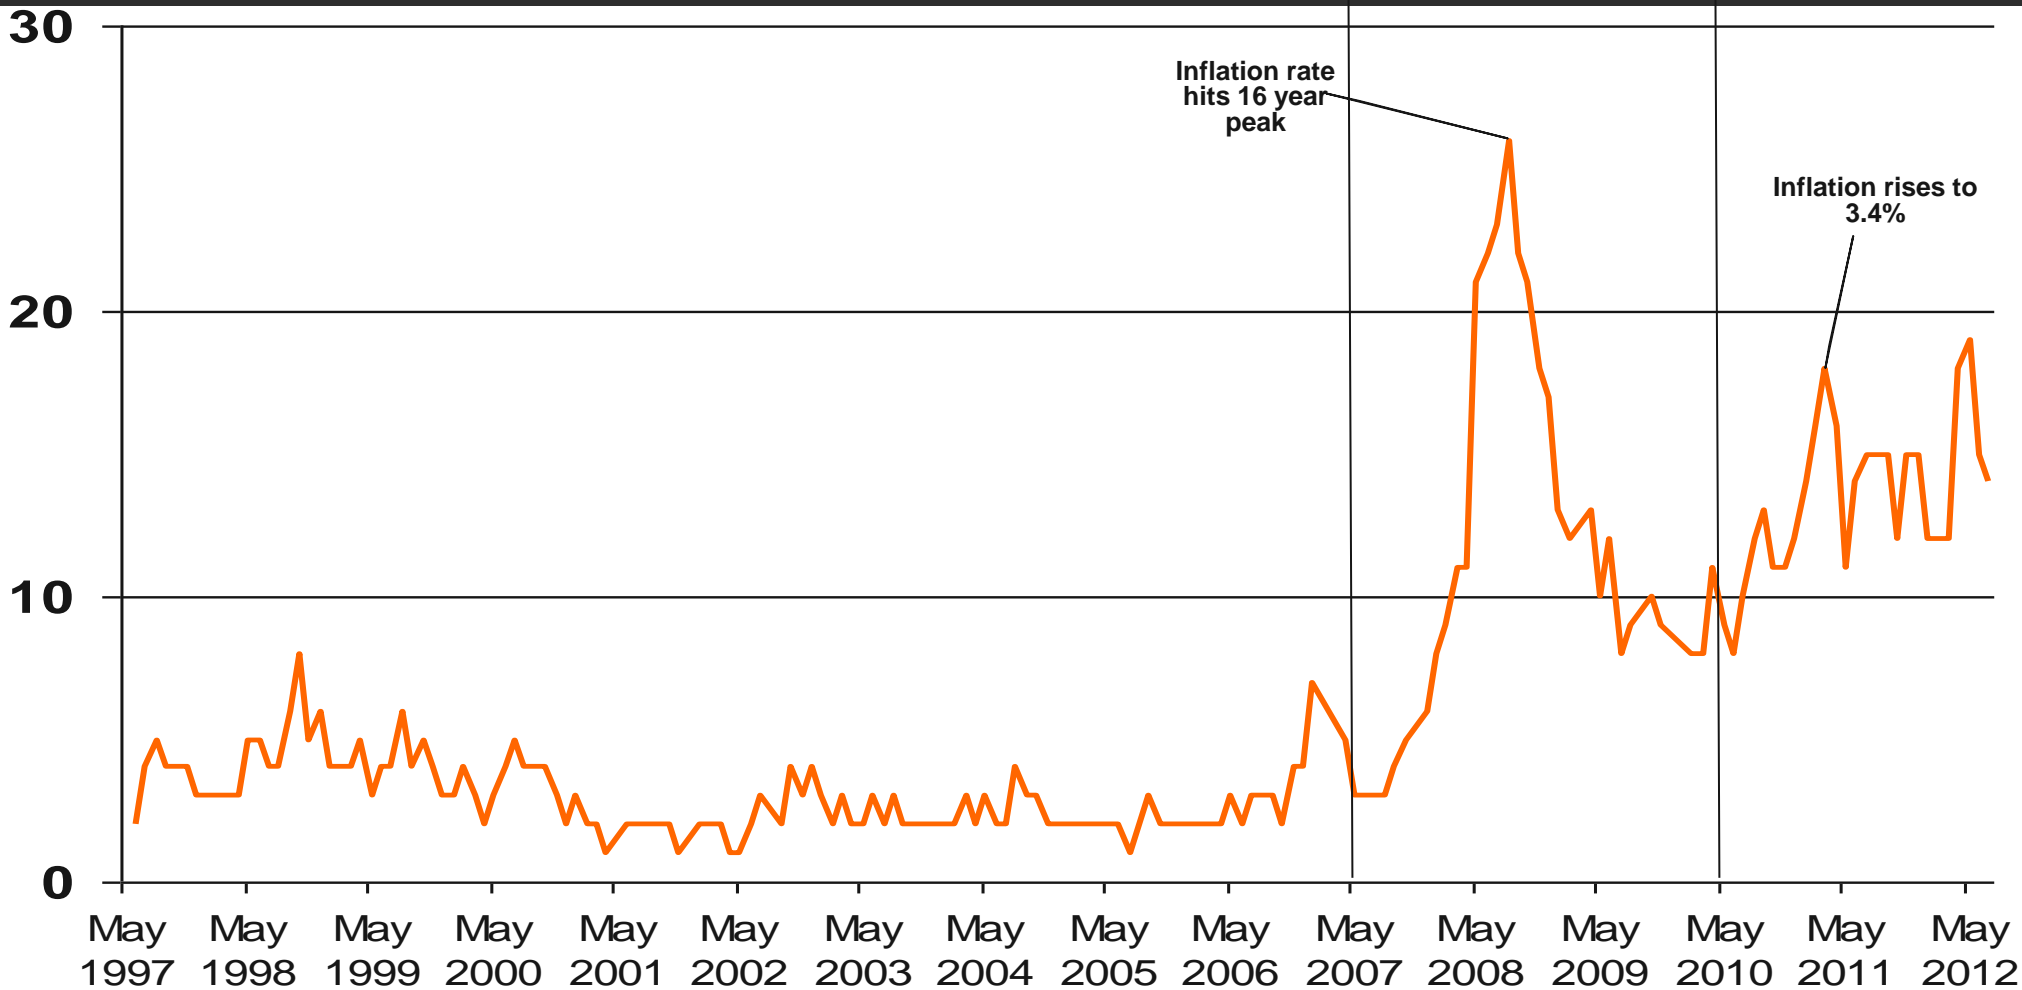

Issues Facing Britain: Inflation/Prices

What do you see as the most/other important issues facing Britain today?

Brown becomes
PM

Cameron becomes
PM

Base: representative sample of c.1,000 British adults age 18+ each month, interviewed face-to-face in home

Source: Ipsos MORI Issues Index