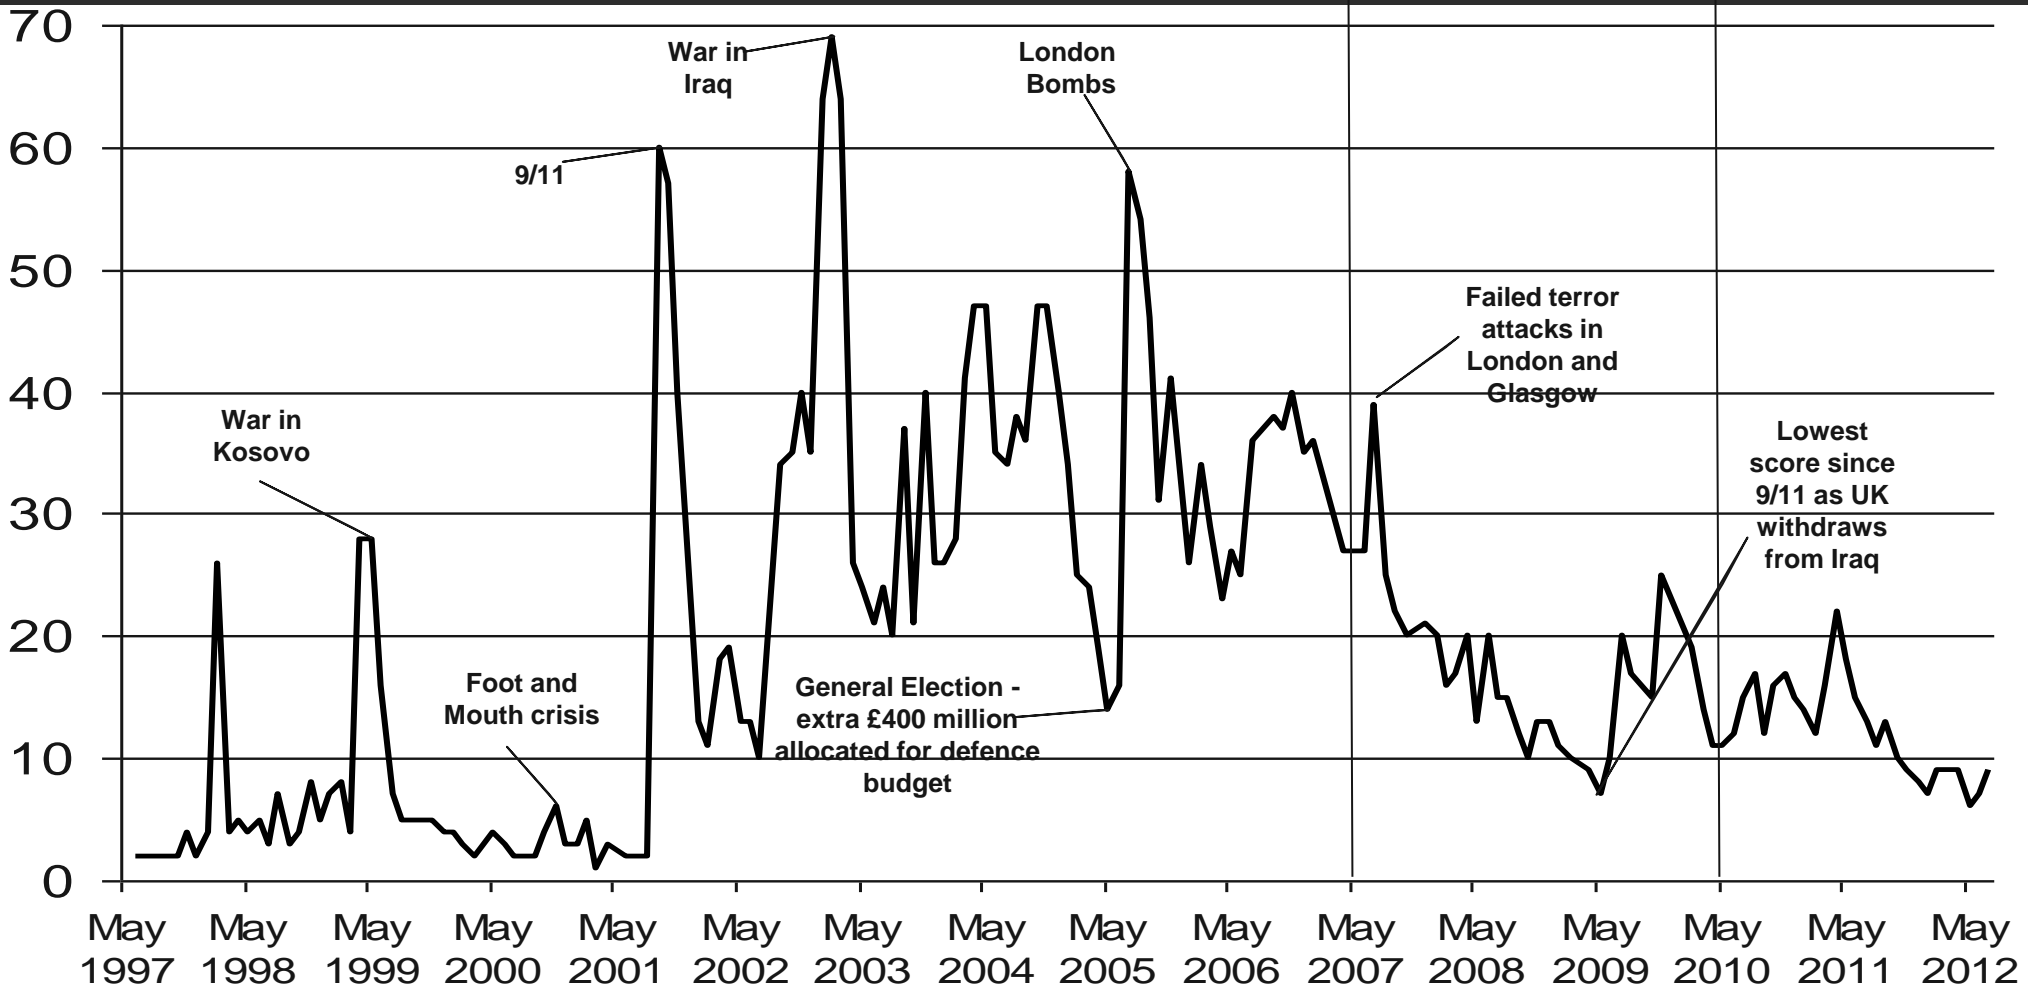

Issues Facing Britain: Defence / Foreign Affairs / International terrorism

What do you see as the most/other important issues facing Britain today?

Brown becomes
PM

Cameron becomes
PM

Base: representative sample of c.1,000 British adults age 18+ each month, interviewed face-to-face in home

Source: Ipsos MORI Issues Index