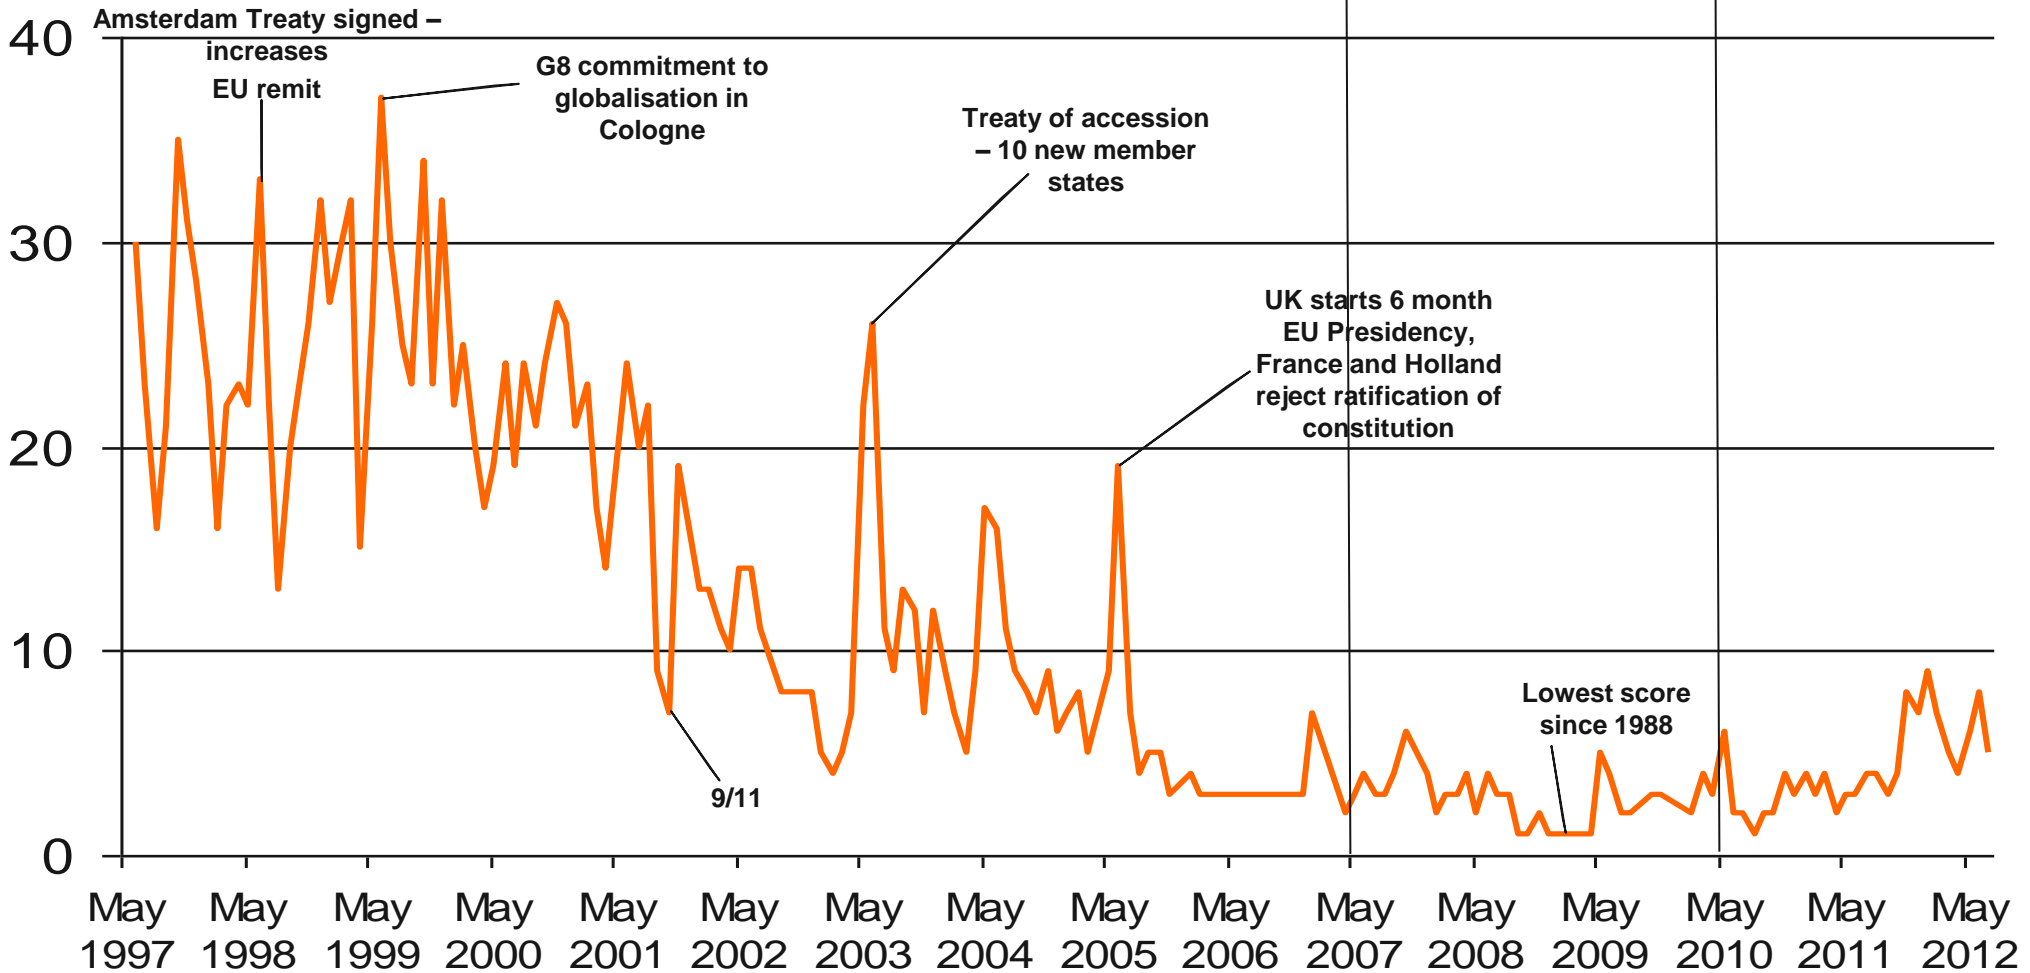

Issues Facing Britain: Common Market / Europe / Euro / EU

What do you see as the most/other important issues facing Britain today?

Brown becomes PM

Cameron becomes PM

Base: representative sample of c.1,000 British adults age 18+ each month, interviewed face-to-face in home

Source: Ipsos MORI Issues Index