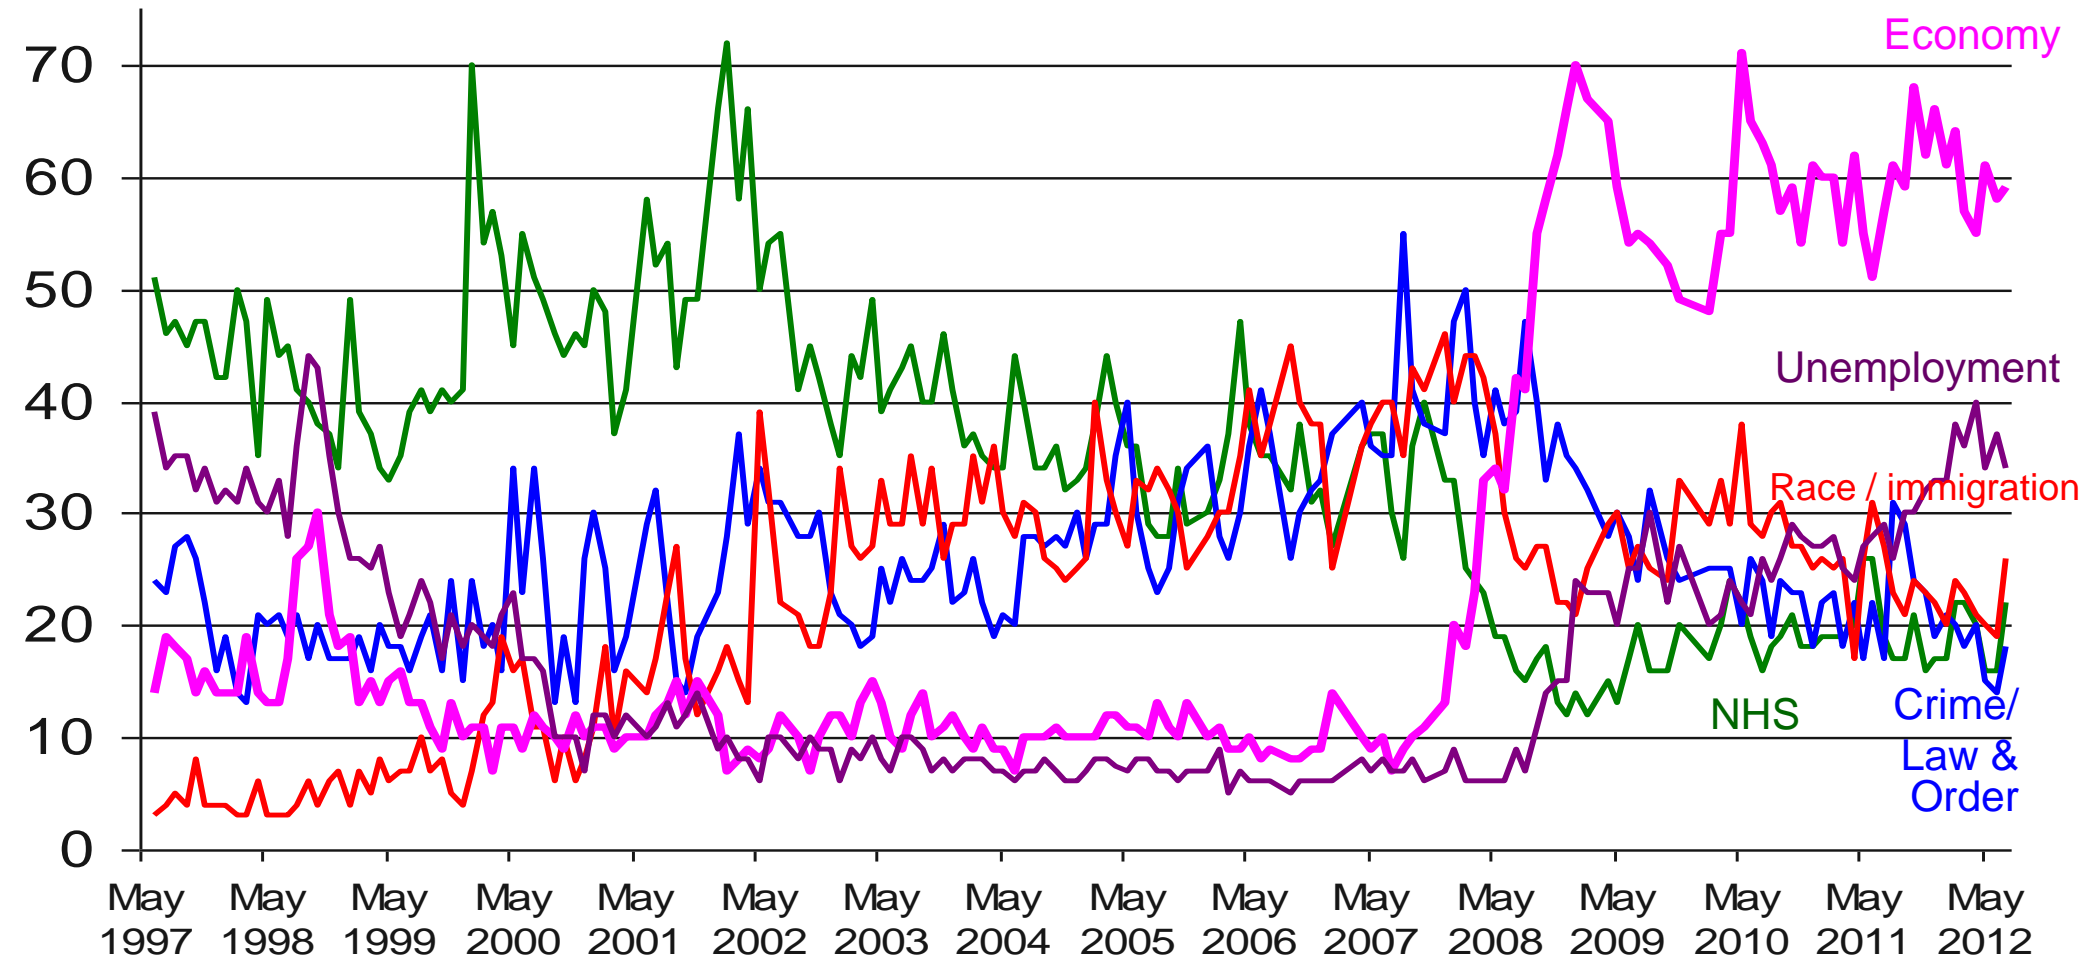

Economist / Ipsos MORI Issues Index

July 2012

Ipsos MORI

Contacts: Gideon.Skinner@ipsos.com
Jerry.Latter@ipsos.com
020 7347 3000

Issues Facing Britain: July

What do you see as the most/other important issues facing Britain today?

Base: 957 British adults 18+, 6th -12th July 2012

Source: Ipsos MORI Issues Index

Issues Facing Britain: Long Term Trends

What do you see as the most/other important issues facing Britain today?

Base: representative sample of c.1,000 British adults age 18+ each month, interviewed face-to-face in home

Source: Ipsos MORI Issues Index

Issues Facing Britain: Economy / Economic situation

What do you see as the most/other important issues facing Britain today?

Base: representative sample of c.1,000 British adults age 18+ each month, interviewed face-to-face in home