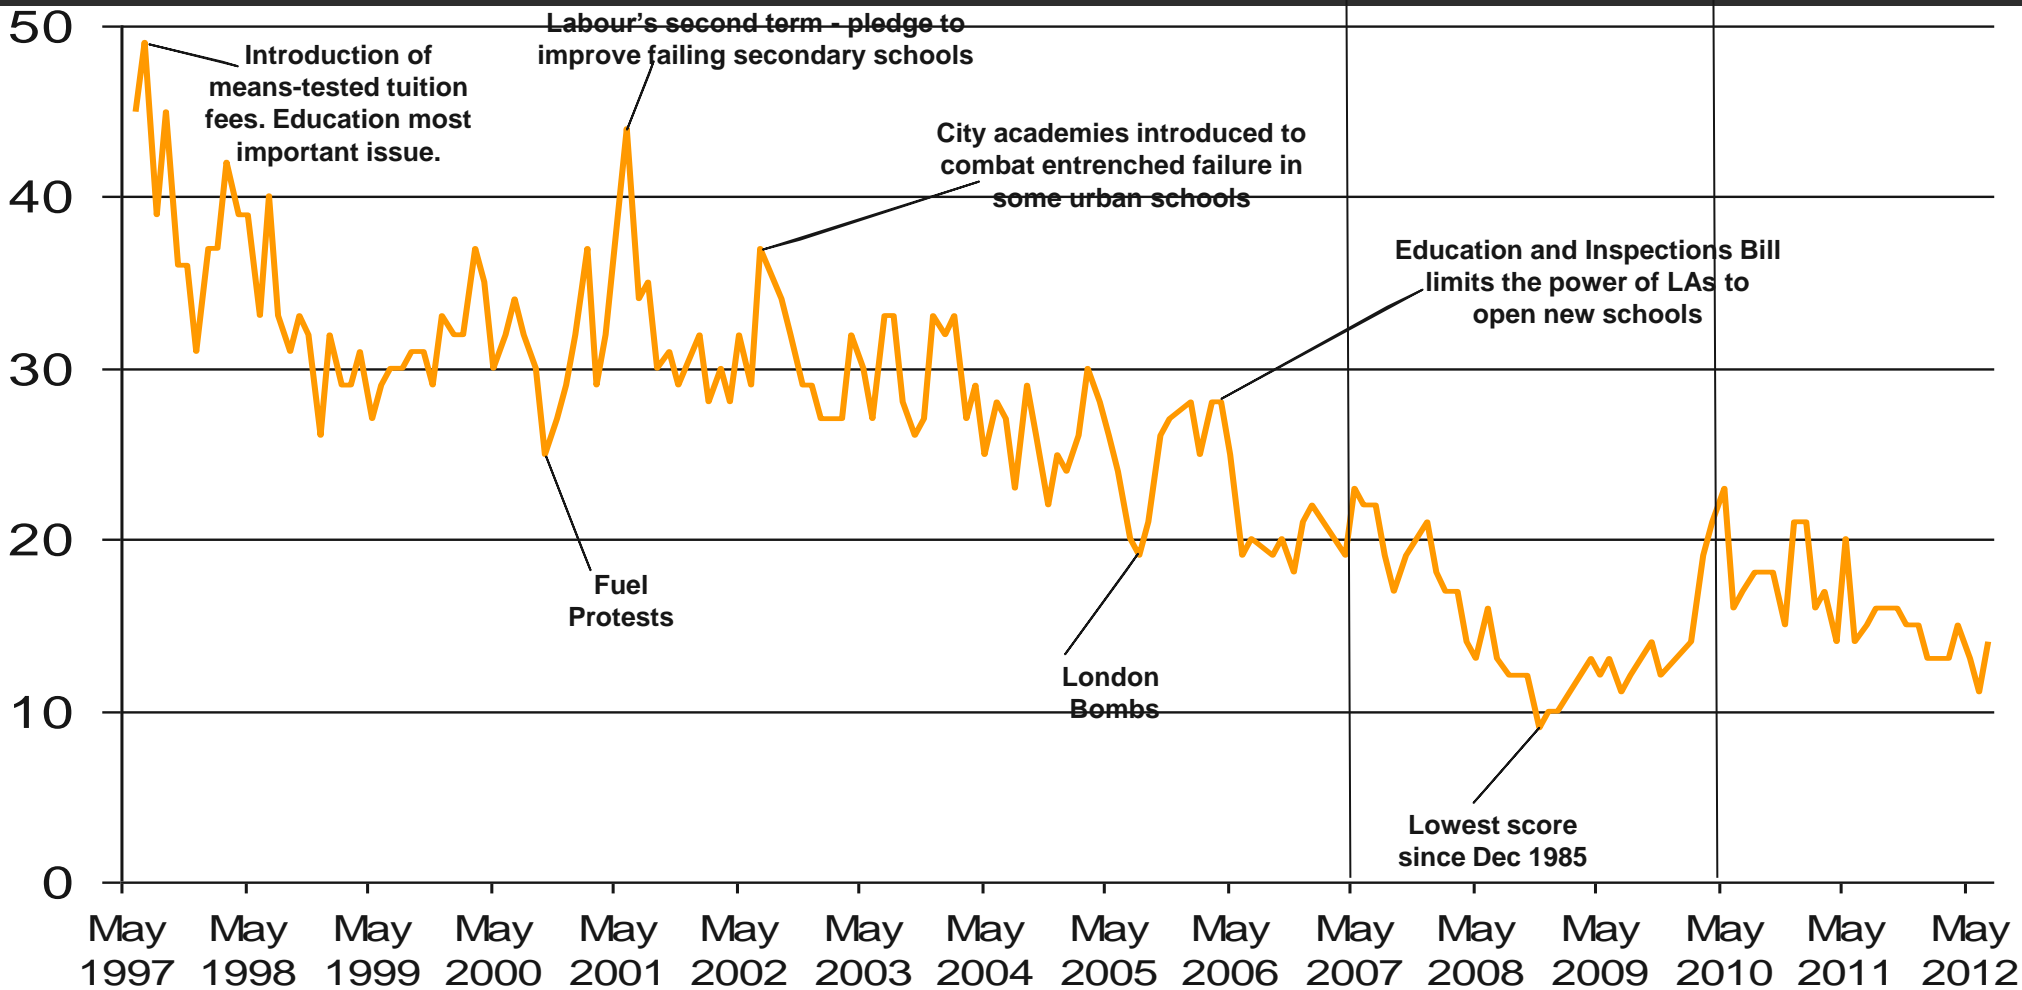

Issues Facing Britain: Education / Schools

What do you see as the most/other important issues facing Britain today?

Brown becomes PM

Cameron becomes PM

Base: representative sample of c.1,000 British adults age 18+ each month, interviewed face-to-face in home

Source: Ipsos MORI Issues Index