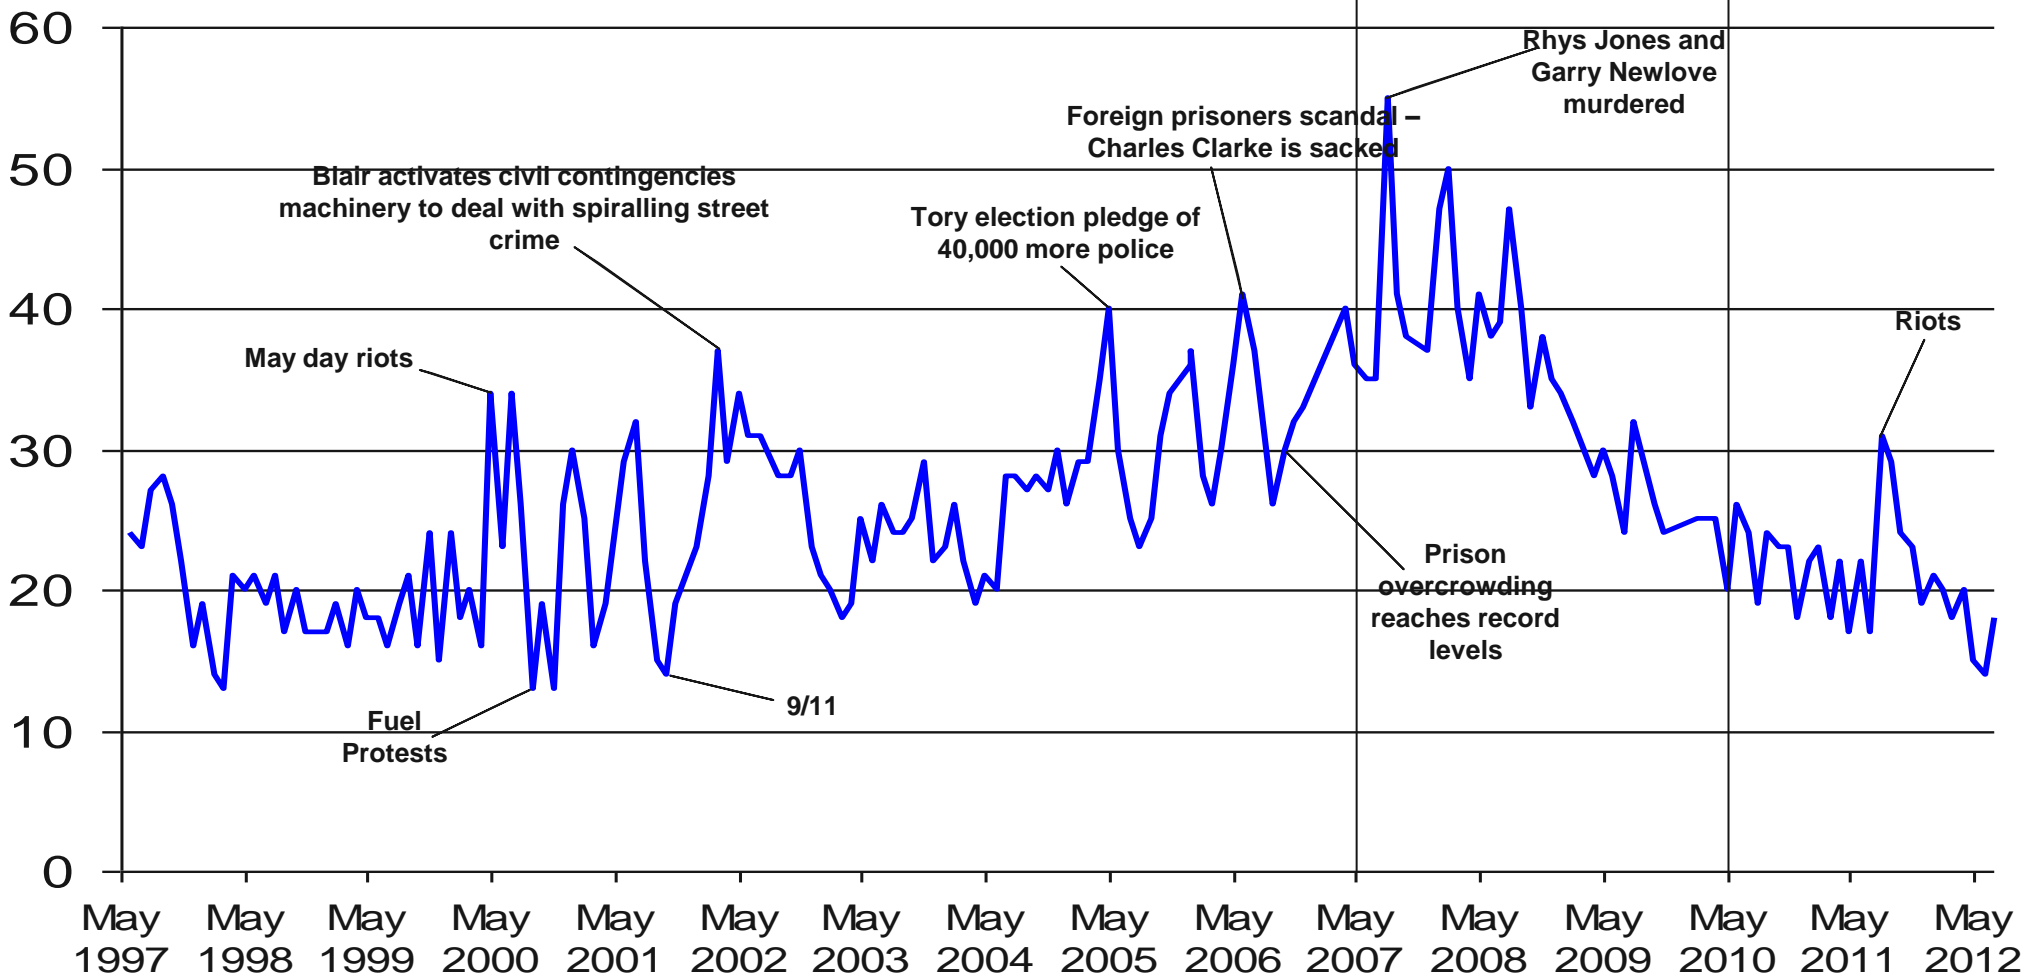

Issues Facing Britain: Crime / Law & Order / Violence / Vandalism / ASB

What do you see as the most/other important issues facing Britain today?

Brown becomes
PM

Cameron becomes
PM

Base: representative sample of c.1,000 British adults age 18+ each month, interviewed face-to-face in home

Source: Ipsos MORI Issues Index