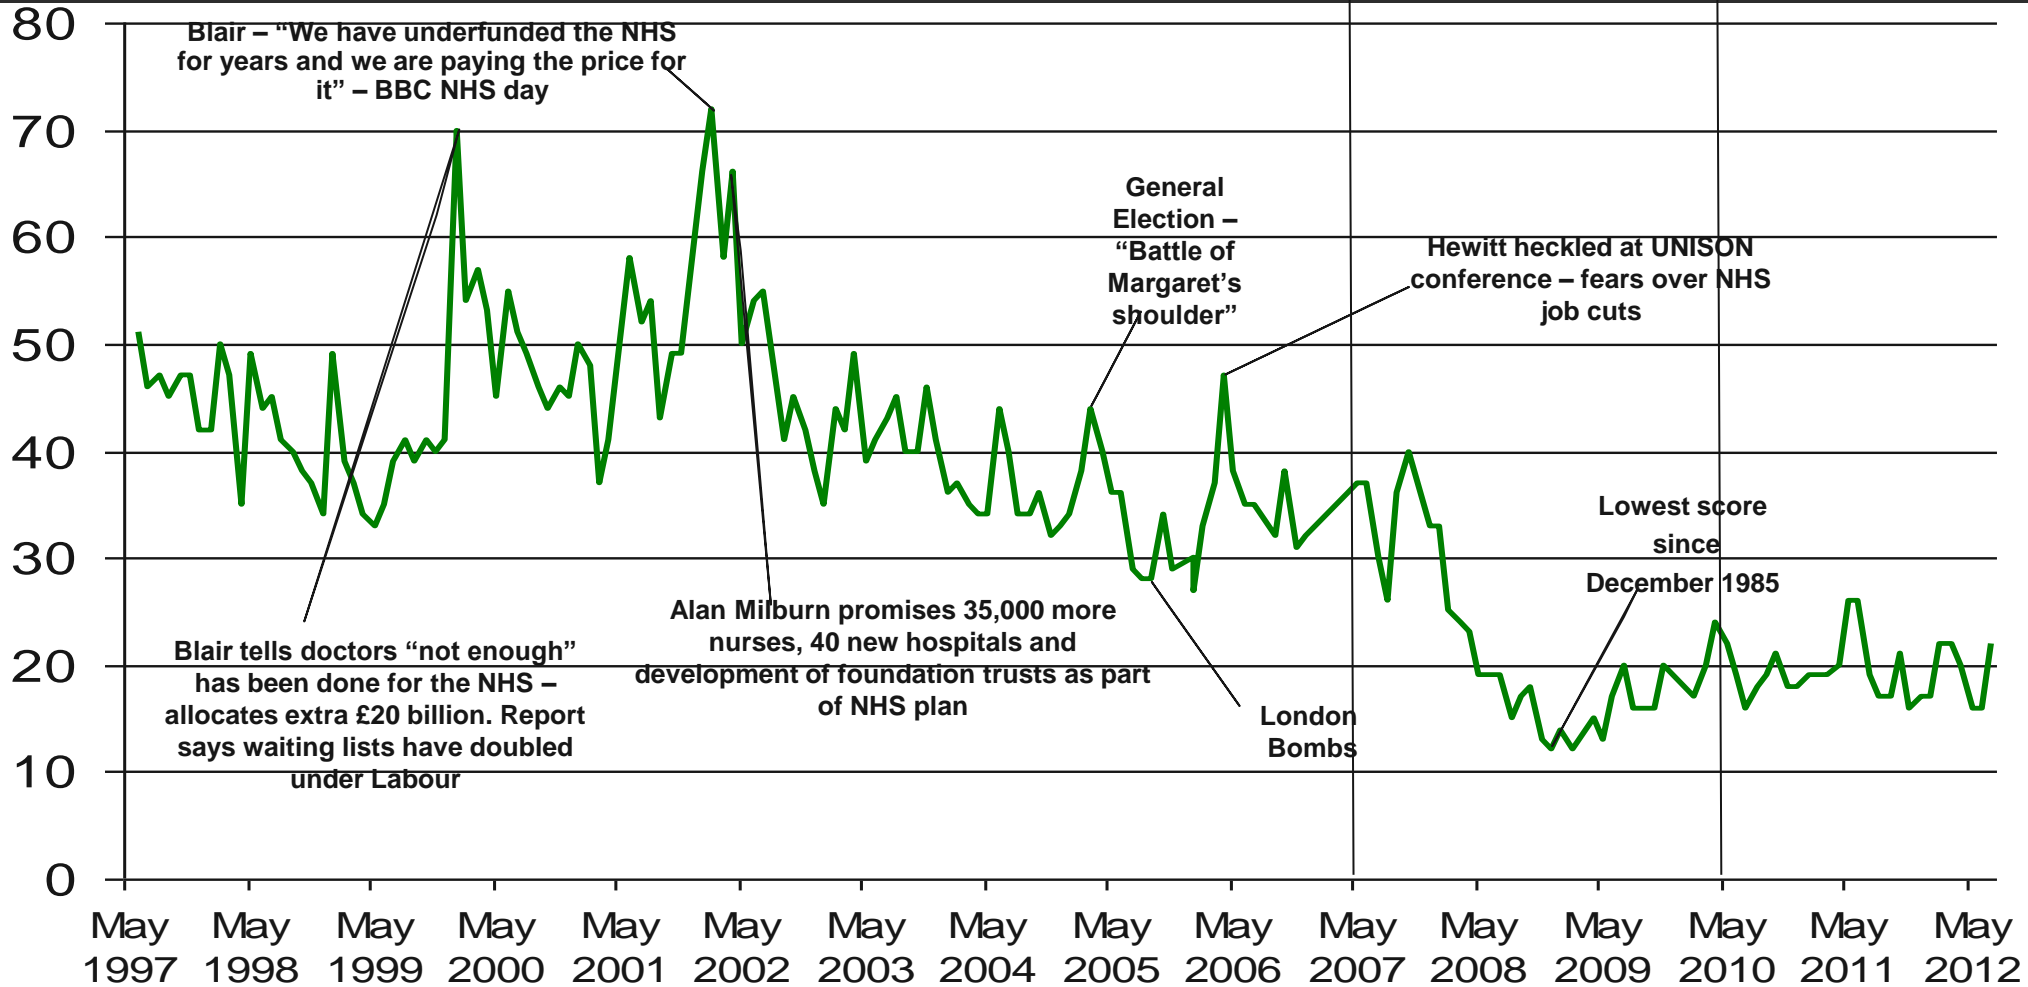

Issues Facing Britain: NHS / Hospitals / Healthcare

What do you see as the most/other important issues facing Britain today?

Brown becomes PM

Cameron becomes PM

Base: representative sample of c.1,000 British adults age 18+ each month, interviewed face-to-face in home

Source: Ipsos MORI Issues Index