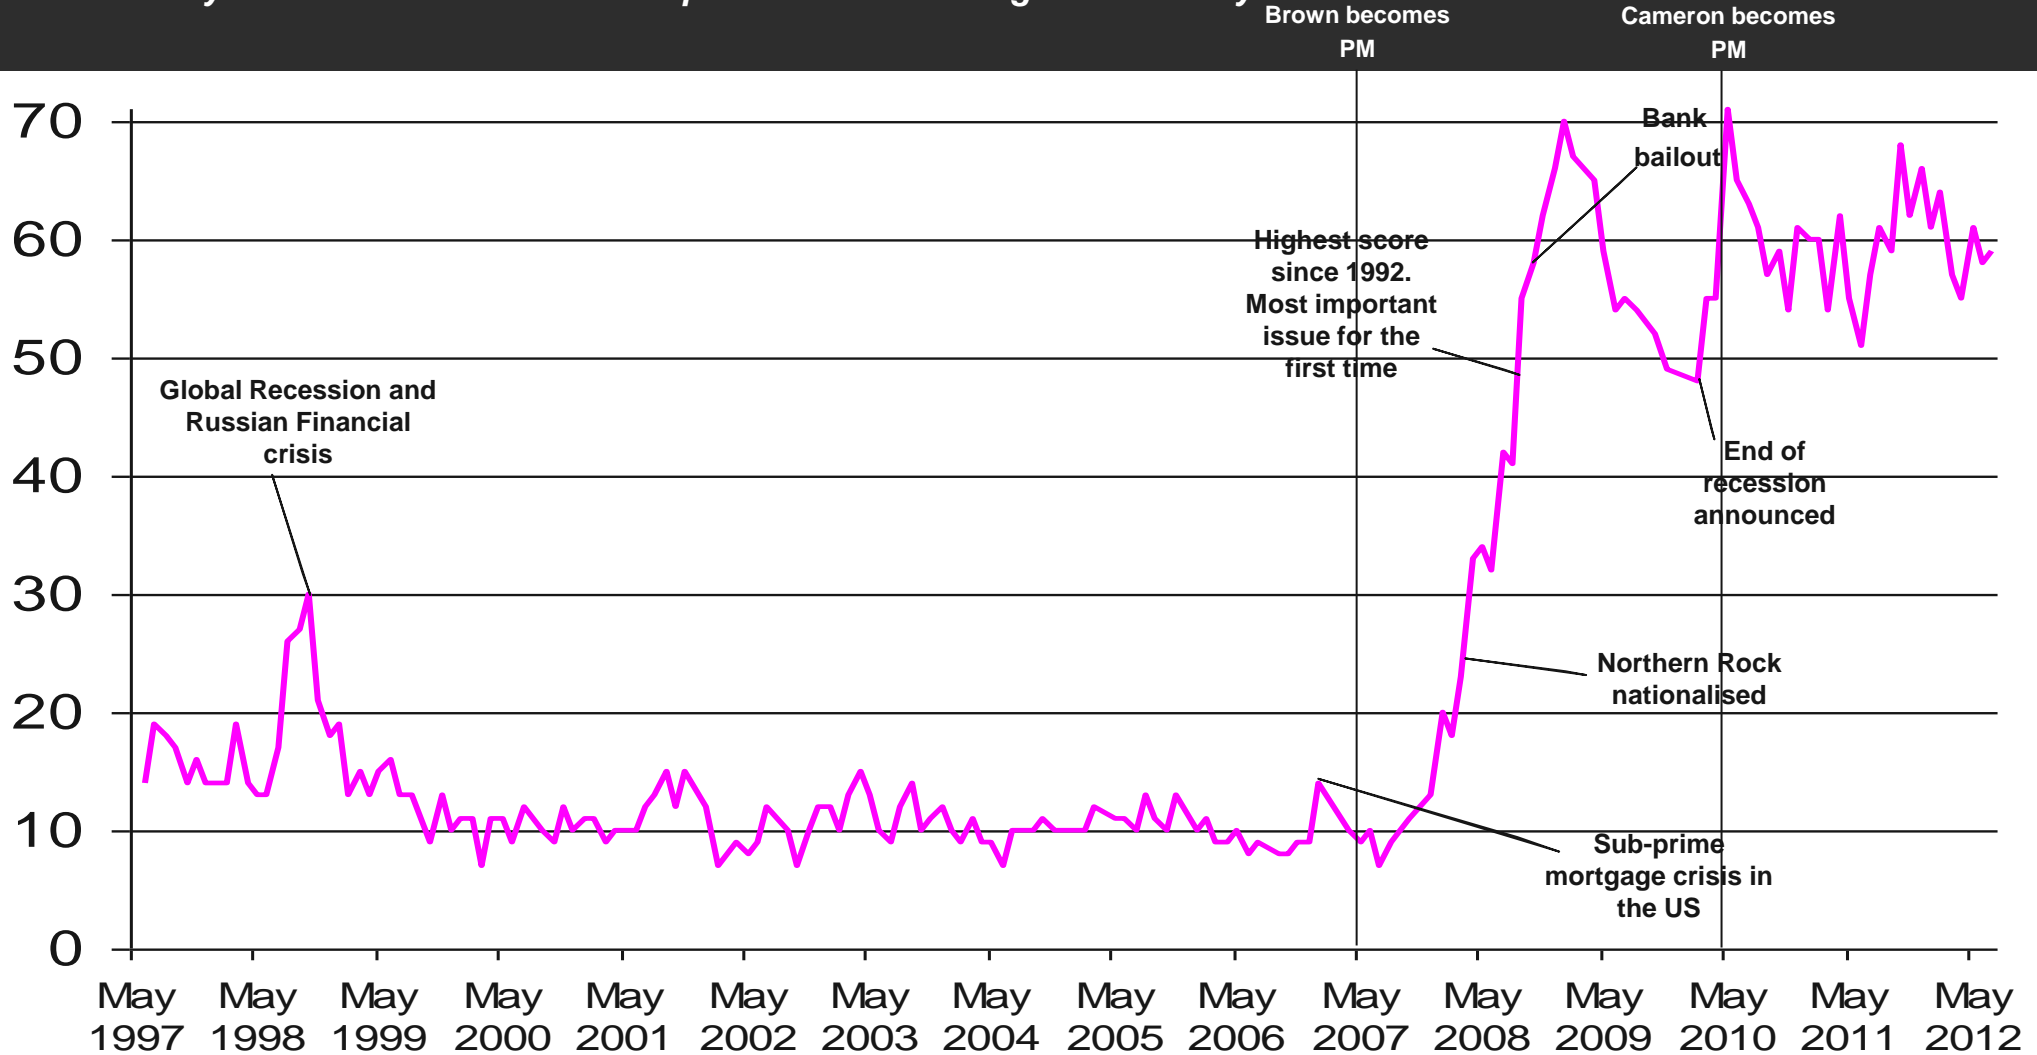

Base: 957 British adults 18+, 6th -12th July 2012

Source: Ipsos MORI Issues Index

Issues Facing Britain: Long Term Trends

What do you see as the most/other important issues facing Britain today?

Base: representative sample of c.1,000 British adults age 18+ each month, interviewed face-to-face in home

Source: Ipsos MORI Issues Index

Issues Facing Britain: Economy / Economic situation

What do you see as the most/other important issues facing Britain today?

Base: representative sample of c.1,000 British adults age 18+ each month, interviewed face-to-face in home